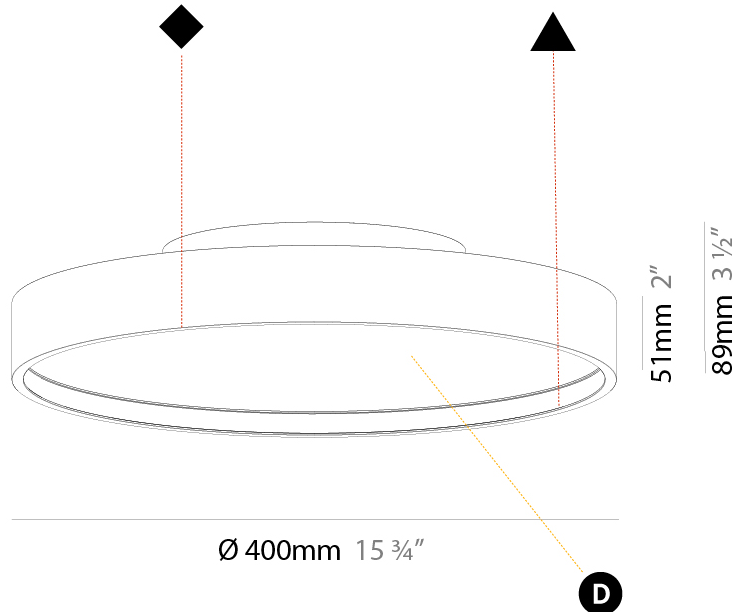

1. To build a product code in our configurator select the specify button on the base model # product page
2. To build a manual product code on this datasheet choose from the options listed below in blue font and add the suffix to the base model #

GENERAL

Series: Sign Diva
Subseries: Sign Diva Korona
Brand: Prolicht
Division: Architectural
Mounting Type: Surface
Mounting Location: Ceiling
Subcategory: Ambient

PHYSICAL

Shape: Round
Diameter (mm): 400
Diameter (in): 15 3/4
Height (mm): 89
Height (in): 3 1/2
Light Distribution: Direct
Weight (kg): 2.636
Weight (lbs): 5.811
Diffuser: PMMA - Opal/Micro-Prism/Sparkling Secret/Vintage Industrial
Fixture Finish: SSR / BKV / CWI / CRY / HAB / UFT / ITA / RUA / FTG / MYG / LOD / PUS / FRO / FUP / KIA / POP / BLS / SPG / MEY / GOH / GUM / CHC / COM / ABZ / JAG / OBR / MOS / ROR
Fixture Material: Extruded Aluminum / Steel

ELECTRICAL

Lamp Type: LED (Zhaga Standard)
Input Wattage (W): 19.8
Total Output Wattage (W): 16
Dimming: Tri-Mode (Non-Dimming and Phase Dimming (120Vac only) and 0-10V Dimming)
Driver Included: Yes
Driver Location: Integrated
Driver Type: Constant Current - Universal
Driver Class: Class 2
Input Voltage (V): 120 - 277
Constant Current (MA): 500

LED

Color Temperature (°K): 3000 / 3500 / 4000
Max. Delivered Lumen (lm): 2260 / 2293 / 2340
CRI: >90 CRI
Lamp Life (hrs): 50000

OPTICAL

RATINGS AND CERTIFICATIONS

Certified By: Certified for North American Standards
IP rating: IP20