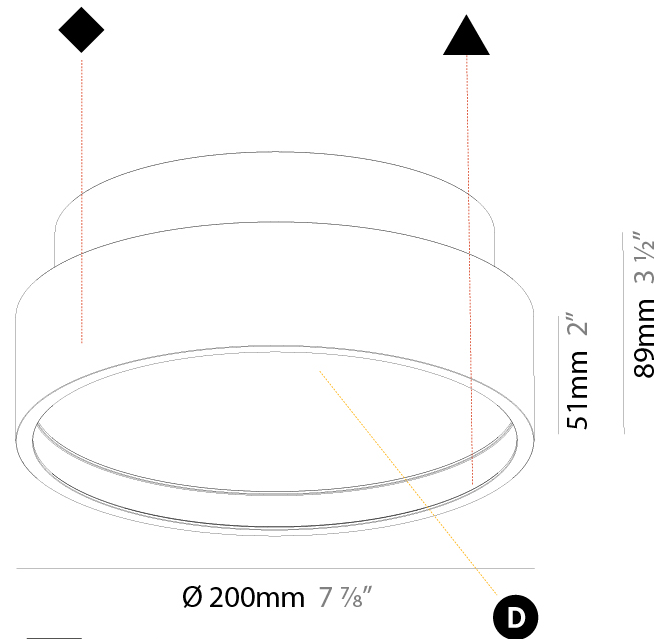

1. To build a product code in our configurator select the specify button on the base model # product page
2. To build a manual product code on this datasheet choose from the options listed below in blue font and add the suffix to the base model #

GENERAL

Series: Sign Diva
Subseries: Sign Diva Korona
Brand: Prolicht
Division: Architectural
Mounting Type: Surface
Mounting Location: Ceiling
Subcategory: Ambient

PHYSICAL

Shape: Round
Diameter (mm): 200
Diameter (in): 7 7/8
Height (mm): 89
Height (in): 3 1/2
Light Distribution: Direct
Weight (kg): 1.263
Weight (lbs): 2.784
Diffuser: PMMA - Opal/Micro-Prism/Sparkling Secret/Vintage Industrial
Fixture Finish: SSR / BKV / CWI / CRY / HAB / UFT / ITA / RUA / FTG / MYG / LOD / PUS / FRO / FUP / KIA / POP / BLS / SPG / MEY / GOH / GUM / CHC / COM / ABZ / JAG / OBR / MOS / ROR
Fixture Material: Extruded Aluminum / Steel

ELECTRICAL

Lamp Type: LED (Zhaga Standard)
Input Wattage (W): 12.1
Total Output Wattage (W): 11
Dimming: Tri-Mode (Non-Dimming and Phase Dimming (120Vac only) and 0-10V Dimming)
Driver Included: Yes
Driver Location: Integrated
Driver Type: Constant Current - Universal
Driver Class: Class 2
Input Voltage (V): 120 - 277
Constant Current (MA): 350

LED

Color Temperature (°K): 3000 / 3500 / 4000
Max. Delivered Lumen (lm): 1040 / 1054 / 1080
CRI: >90 CRI
Lamp Life (hrs): 50000

OPTICAL

RATINGS AND CERTIFICATIONS

Certified By: Certified for North American Standards
IP rating: IP20