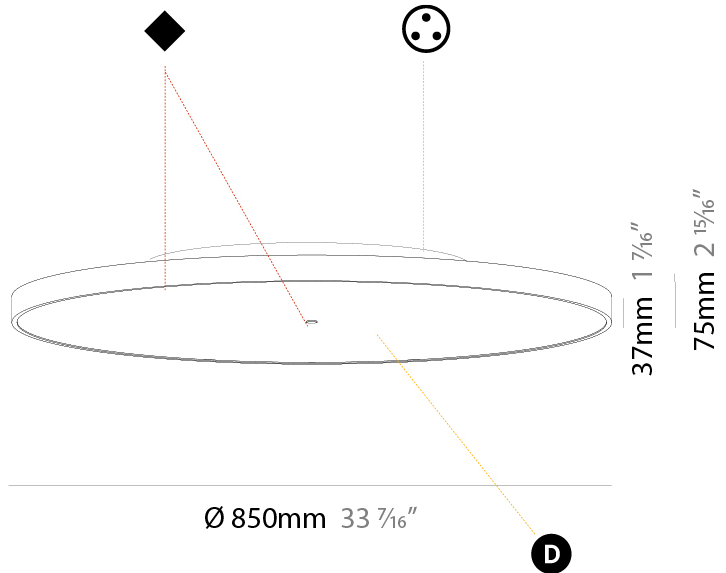

GENERAL

Series: Sign Diva
Subseries: Sign Diva Korona
Brand: Prolicht
Division: Architectural
Mounting Type: Surface
Mounting Location: Ceiling
Subcategory: Ambient

PHYSICAL

Shape: Round
Diameter (mm): 850
Diameter (in): 33 ⁷/₁₆
Height (mm): 89
Height (in): 3 ¹/₂
Light Distribution: Direct / Indirect
Weight (kg): 13.283
Weight (lbs): 29.284
Diffuser: Direct - PMMA - Opal/Micro-Prism/Sparkling Secret/Vintage Industrial / Indirect - White/Yellow/Orange/Red/Blue/Green
Fixture Finish: SSR / BKV / CWI / CRY / HAB / UFT / ITA / RUA / FTG / MYG / LOD / PUS / FRO / FUP / KIA / POP / BLS / SPG / MEY / GOH / GUM / CHC / COM / ABZ / JAG / OBR / MOS / ROR
Fixture Material: Extruded Aluminum / Steel

ELECTRICAL

Lamp Type: LED (Zhaga Standard)
Input Wattage (W): 96.8
Total Output Wattage (W): 76.8
Dimming: Tri-Mode (Non-Dimming and Phase Dimming (120Vac only) and 0-10V Dimming)
Driver Included: Yes
Driver Location: Integrated
Driver Type: Constant Current - Universal
Driver Class: Class 2
Input Voltage (V): 120 - 277
Constant Current (MA): 600

LED

Color Temperature (°K): 3000 / 3500 / 4000
Max. Delivered Lumen (lm): 11160 / 11388 / 11620
CRI: >90 CRI
Lamp Life (hrs): 50000

OPTICAL

RATINGS AND CERTIFICATIONS

Certified By: Certified for North American Standards
IP rating: IP20

PROJECT
TYPE
SPECIFIER
QUANTITY
DATE