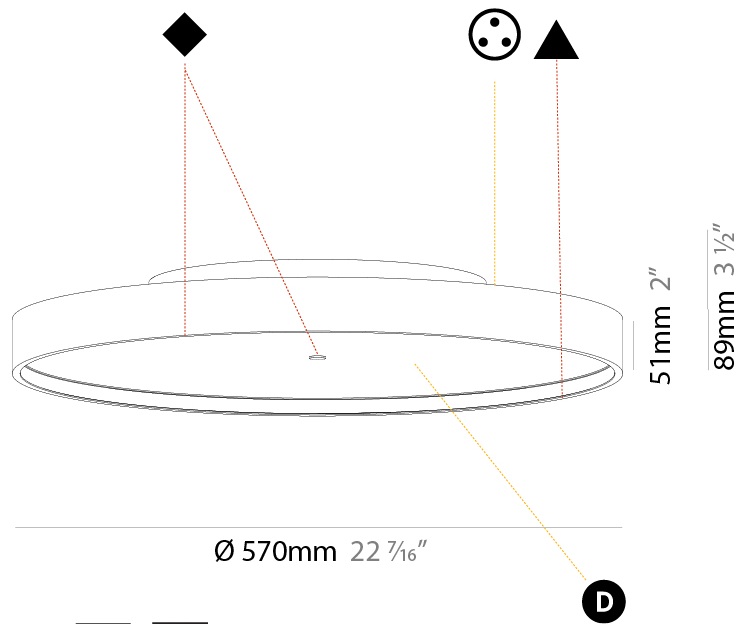

GENERAL

Series: Sign Diva
Subseries: Sign Diva Korona
Brand: Prolicht
Division: Architectural
Mounting Type: Surface
Mounting Location: Ceiling
Subcategory: Ambient

PHYSICAL

Shape: Round
Diameter (mm): 570
Diameter (in): 22 7/16
Height (mm): 89
Height (in): 3 1/2
Light Distribution: Direct / Indirect
Weight (kg): 7.4
Weight (lbs): 16.314
Diffuser: Direct - PMMA - Opal/Micro-Prism/Sparkling Secret/Vintage Industrial / Indirect - White/Yellow/Orange/Red/Blue/Green
Fixture Finish: SSR / BKV / CWI / CRY / HAB / UFT / ITA / RUA / FTG / MYG / LOD / PUS / FRO / FUP / KIA / POP / BLS / SPG / MEY / GOH / GUM / CHC / COM / ABZ / JAG / OBR / MOS / ROR
Fixture Material: Extruded Aluminum / Steel

ELECTRICAL

Lamp Type: LED (Zhaga Standard)
Input Wattage (W): 58.3
Total Output Wattage (W): 53
Dimming: Tri-Mode (Non-Dimming and Phase Dimming (120Vac only) and 0-10V Dimming)
Driver Included: Yes
Driver Location: Integrated
Driver Type: Constant Current - Universal
Driver Class: Class 2
Input Voltage (V): 120 - 277
Constant Current (MA): 350

LED

Color Temperature (°K): 3000 / 3500 / 4000
Max. Delivered Lumen (lm): 6170 / 6292 / 6420
CRI: >90 CRI
Lamp Life (hrs): 50000

OPTICAL

RATINGS AND CERTIFICATIONS

Certified By: Certified for North American Standards
IP rating: IP20