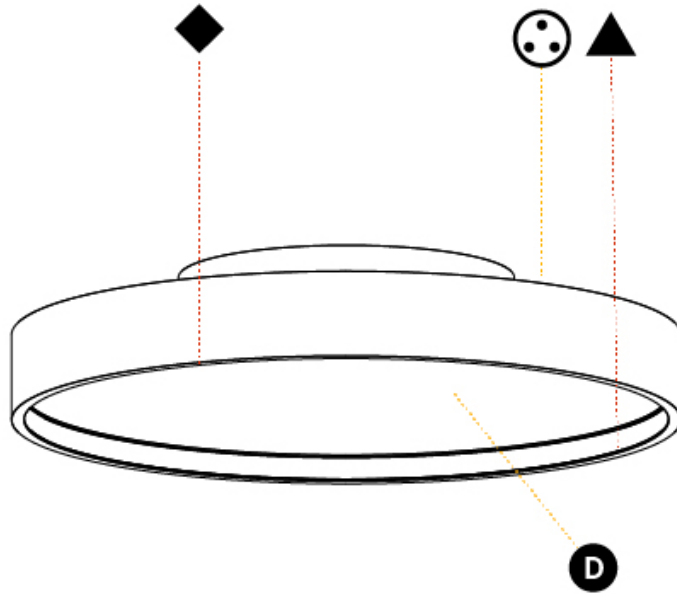

SIGN DIVA KORONA SURFACE

A3D096-

PROJECT
TYPE
SPECIFIER
QUANTITY
DATE