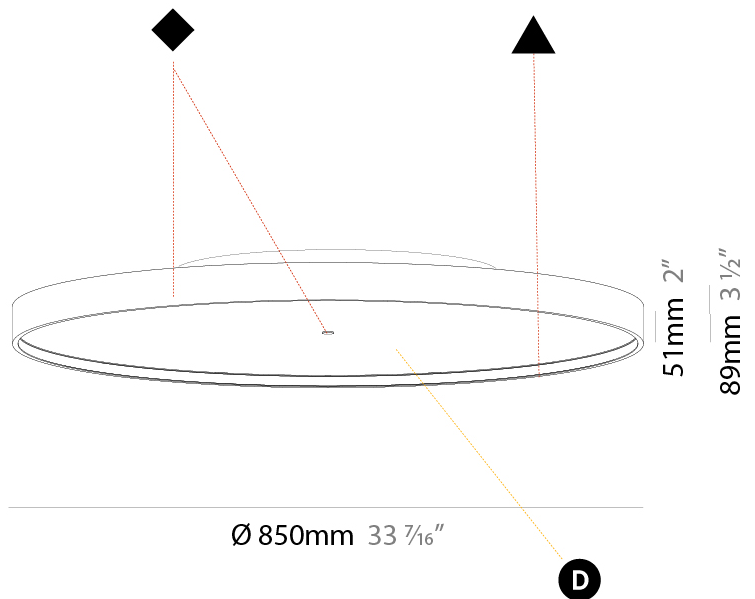

GENERAL

Series: Sign Diva
Subseries: Sign Diva Korona
Brand: Prolicht
Division: Architectural
Mounting Type: Surface
Mounting Location: Ceiling
Subcategory: Ambient

PHYSICAL

Shape: Round
Diameter (mm): 850
Diameter (in): 33 7/16
Height (mm): 89
Height (in): 3 1/2
Light Distribution: Direct
Weight (kg): 13.244
Weight (lbs): 29.198

Diffuser: PMMA - Opal/Micro-Prism/Sparkling Secret/Vintage Industrial
Fixture Finish: SSR / BKV / CWI / CRY / HAB / UFT / ITA / RUA / FTG / MYG / LOD / PUS / FRO / FUP / KIA / POP / BLS / SPG / MEY / GOH / GUM / CHC / COM / ABZ / JAG / OBR / MOS / ROR
Fixture Material: Extruded Aluminum / Steel

ELECTRICAL

Lamp Type: LED (Zhaga Standard)
Input Wattage (W): 96.8
Total Output Wattage (W): 76.8
Dimming: Tri-Mode (Non-Dimming and Phase Dimming (120Vac only) and 0-10V Dimming)
Driver Included: Yes
Driver Location: Integrated
Driver Type: Constant Current - Universal
Driver Class: Class 2
Input Voltage (V): 120 - 277
Constant Current (MA): 600

LED

Color Temperature (°K): 3000 / 3500 / 4000
Max. Delivered Lumen (lm): 11160 / 11388 / 11620
CRI: >90 CRI
Lamp Life (hrs): 50000

OPTICAL

RATINGS AND CERTIFICATIONS

Certified By: Certified for North American Standards
IP rating: IP20