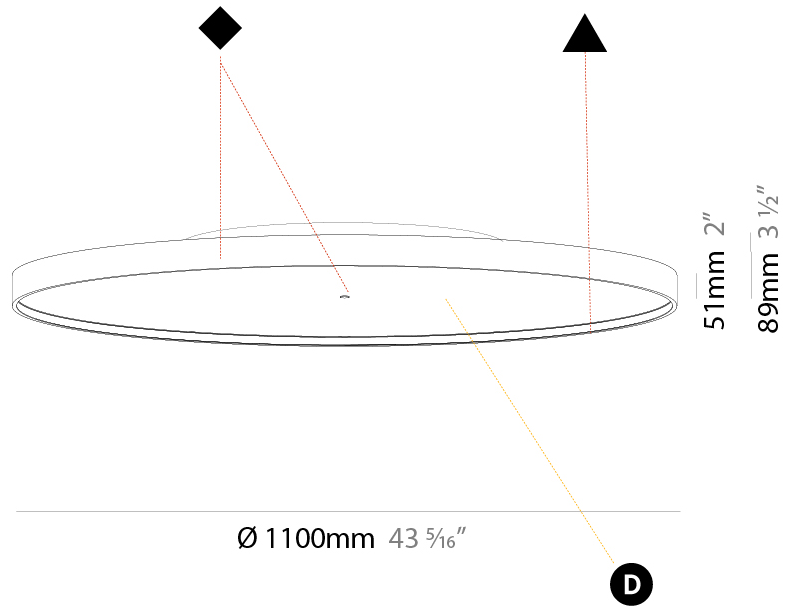

GENERAL

Series: Sign Diva
Subseries: Sign Diva Korona
Brand: Prolicht
Division: Architectural
Mounting Type: Surface
Mounting Location: Ceiling
Subcategory: Ambient

PHYSICAL

Shape: Round
Diameter (mm): 1100
Diameter (in): 43 ⁵/₁₆
Height (mm): 89
Height (in): 3 ¹/₂
Light Distribution: Direct
Weight (kg): 18.835
Weight (lbs): 41.524

Diffuser: [PMMA - Opal/Micro-Prism/Sparkling Secret/Vintage Industrial](#)
Fixture Finish: [SSR / BKV / CWI / CRY / HAB / UFT / ITA / RUA / FTG / MYG / LOD / PUS / FRO / FUP / KIA / POP / BLS / SPG / MEY / GOH / GUM / CHC / COM / ABZ / JAG / OBR / MOS / ROR](#)
Fixture Material: [Extruded Aluminum / Steel](#)

ELECTRICAL

Lamp Type: LED (Zhaga Standard)
Input Wattage (W): 169.4
Total Output Wattage (W): 134
Dimming: [Tri-Mode (Non-Dimming and Phase Dimming (120Vac only) and 0-10V Dimming)](#)
Driver Included: Yes
Driver Location: Integrated
Driver Type: Constant Current - Universal
Driver Class: Class 2
Input Voltage (V): 120 - 277
Constant Current (mA): 600

LED

Color Temperature (°K): [3000 / 3500 / 4000](#)
Max. Delivered Lumen (lm): [19520 / 19933 / 20340](#)
CRI: >90 CRI
Lamp Life (hrs): 50000

OPTICAL

RATINGS AND CERTIFICATIONS

Certified By: Certified for North American Standards
IP rating: IP20