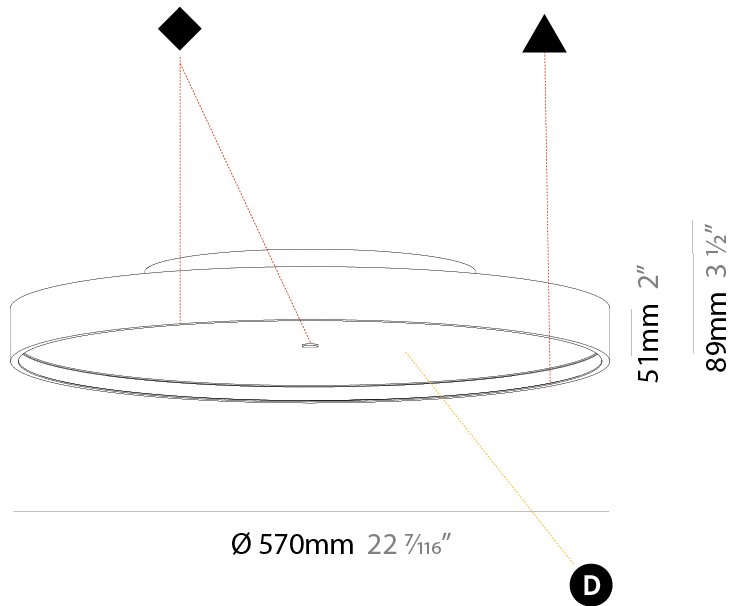

1. To build a product code in our configurator select the specify button on the base model # product page
2. To build a manual product code on this datasheet choose from the options listed below in blue font and add the suffix to the base model #

GENERAL

Series: Sign Diva
Subseries: Sign Diva Korona
Brand: Prolicht
Division: Architectural
Mounting Type: Surface
Mounting Location: Ceiling
Subcategory: Ambient

PHYSICAL

Shape: Round
Diameter (mm): 570
Diameter (in): 22 7/16
Height (mm): 89
Height (in): 3 1/2
Light Distribution: Direct
Weight (kg): 7.336
Weight (lbs): 16.173
Diffuser: PMMA - Opal/Micro-Prism/Sparkling Secret/Vintage Industrial
Fixture Finish: SSR / BKV / CWI / CRY / HAB / UFT / ITA / RUA / FTG / MYG / LOD / PUS / FRO / FUP / KIA / POP / BLS / SPG / MEY / GOH / GUM / CHC / COM / ABZ / JAG / OBR / MOS / ROR
Fixture Material: Extruded Aluminum / Steel

ELECTRICAL

Lamp Type: LED (Zhaga Standard)
Input Wattage (W): 58.3
Total Output Wattage (W): 53
Dimming: Tri-Mode (Non-Dimming and Phase Dimming (120Vac only) and 0-10V Dimming)
Driver Included: Yes
Driver Location: Integrated
Driver Type: Constant Current - Universal
Driver Class: Class 2
Input Voltage (V): 120 - 277
Constant Current (MA): 350

LED

Color Temperature (°K): 3000 / 3500 / 4000
Max. Delivered Lumen (lm): 6120 / 6233 / 6360
CRI: >90 CRI
Lamp Life (hrs): 50000

OPTICAL

RATINGS AND CERTIFICATIONS

Certified By: Certified for North American Standards
IP rating: IP20