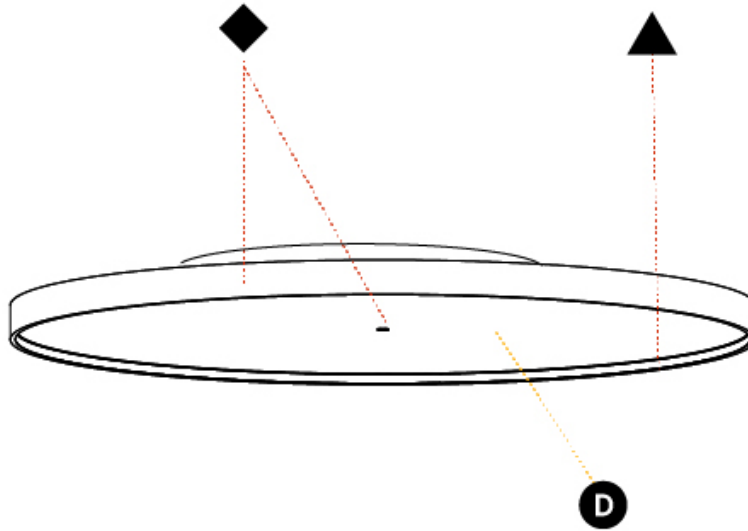

SIGN DIVA KORONA SURFACE

A3D104-

PROJECT

TYPE

SPECIFIER

QUANTITY

DATE

SIGN DIVA COLOR FINISH CHART