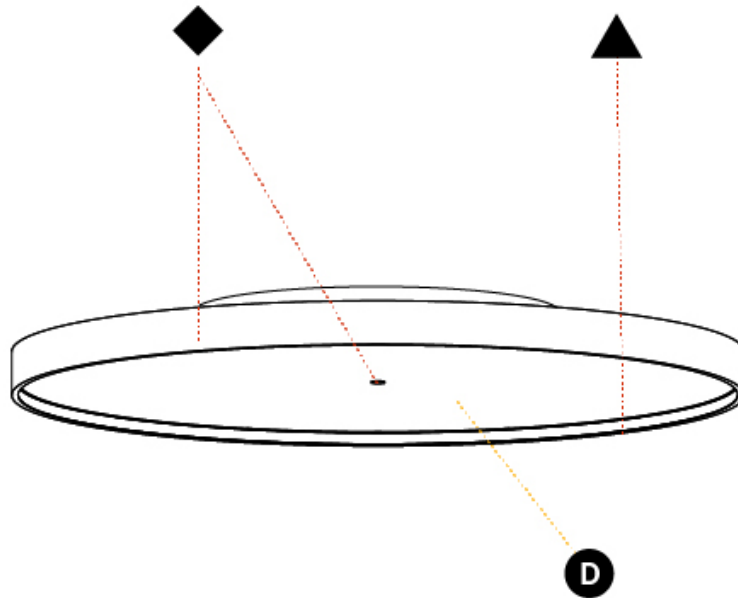

SIGN DIVA KORONA SURFACE

A3D103-

PROJECT

TYPE

SPECIFIER

QUANTITY

DATE

A