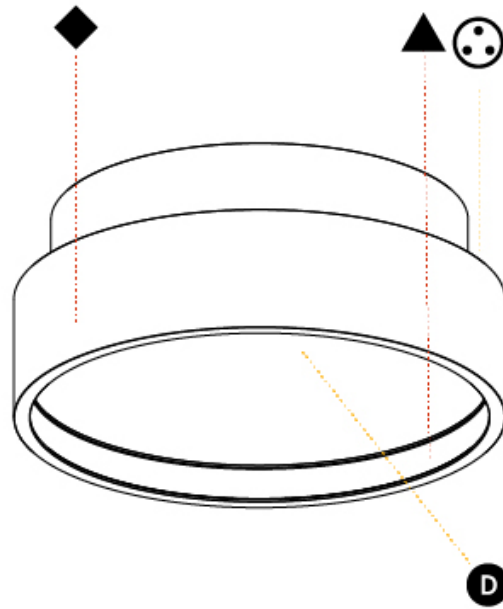

SIGN DIVA KORONA SURFACE

A3D095-

PROJECT

TYPE

SPECIFIER

QUANTITY

DATE

A