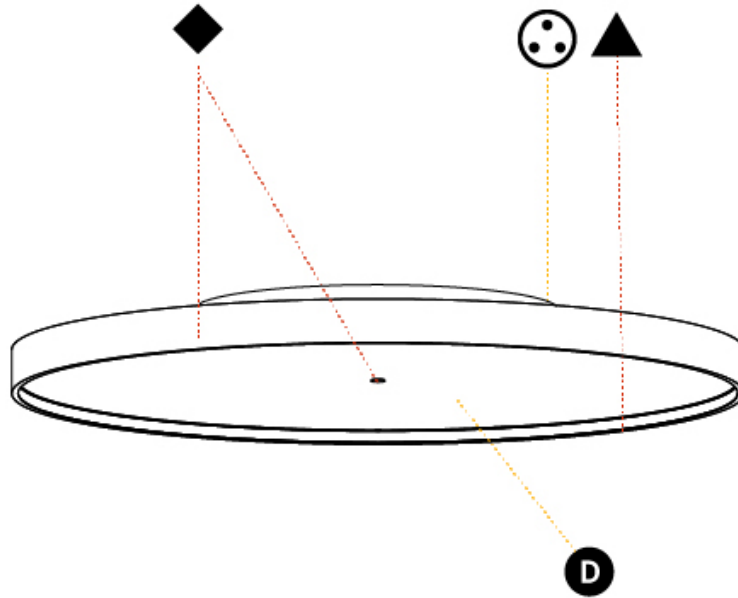

SIGN DIVA KORONA SURFACE

A3D098-

PROJECT	_____
TYPE	_____
SPECIFIER	_____
QUANTITY	_____
DATE	_____