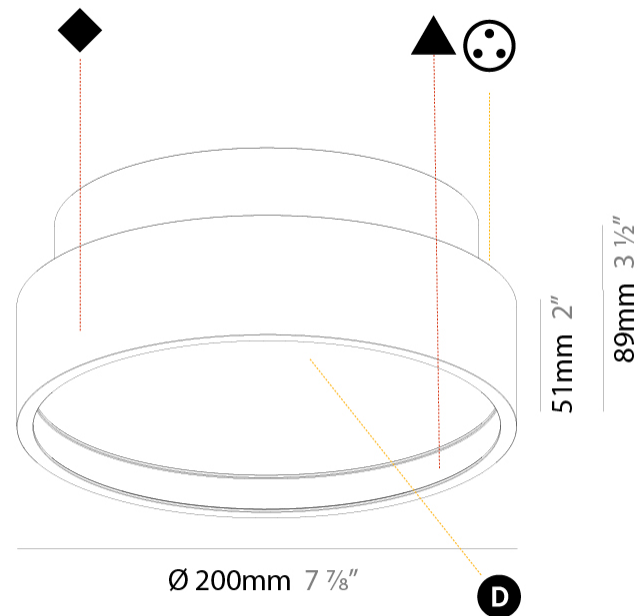

GENERAL

Series: Sign Diva
Subseries: Sign Diva Korona
Brand: Prolicht
Division: Architectural
Mounting Type: Surface
Mounting Location: Ceiling
Subcategory: Ambient

PHYSICAL

Shape: Round
Diameter (mm): 200
Diameter (in): 7 7/8
Height (mm): 89
Height (in): 3 1/2
Light Distribution: Direct / Indirect
Weight (kg): 1.261
Weight (lbs): 2.78
Diffuser: Direct - PMMA - Opal/Micro-Prism/Sparkling Secret/Vintage Industrial / Indirect - White/Yellow/Orange/Red/Blue/Green
Fixture Finish: SSR / BKV / CWI / CRY / HAB / UFT / ITA / RUA / FTG / MYG / LOD / PUS / FRO / FUP / KIA / POP / BLS / SPG / MEY / GOH / GUM / CHC / COM / ABZ / JAG / OBR / MOS / ROR
Fixture Material: Extruded Aluminum / Steel

ELECTRICAL

Lamp Type: LED (Zhaga Standard)
Input Wattage (W): 12.1
Total Output Wattage (W): 11
Dimming: Tri-Mode (Non-Dimming and Phase Dimming (120Vac only) and 0-10V Dimming)
Driver Included: Yes
Driver Location: Integrated
Driver Type: Constant Current - Universal
Driver Class: Class 2
Input Voltage (V): 120 - 277
Constant Current (MA): 350

LED

Color Temperature (°K): 3000 / 3500 / 4000
Max. Delivered Lumen (lm): 1100 / 1117 / 1140
CRI: >90 CRI
Lamp Life (hrs): 50000

OPTICAL

RATINGS AND CERTIFICATIONS

Certified By: Certified for North American Standards
IP rating: IP20