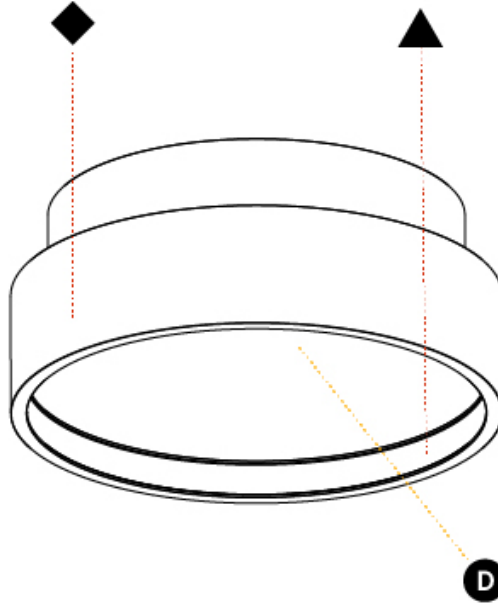

SIGN DIVA KORONA SURFACE

A3D100-

PROJECT _____

TYPE _____

SPECIFIER _____

QUANTITY _____

DATE _____